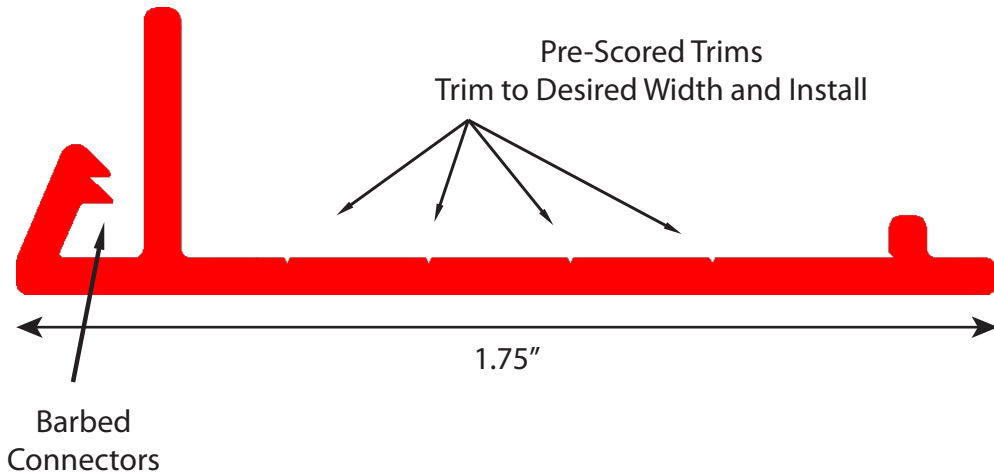

Expanded View Ringer Window Flush Fin Trim

Our Proprietary Adjustable Flush Fin Snap Trim Provides an Excellent Option to Fill-In Gaps around Windows that sometime occur during replacement applications. This adjustable trim is pre-scored for fast application and installation. Once installed, it effectively "extends" the window perimeter with a very tasteful and attractive appearance.

TOP-DOWN VIEW ILLUSTRATION

Windows in Black
Mull Trim in Red
For Illustration Purposes
Actual Colors of Trims
Match Windows