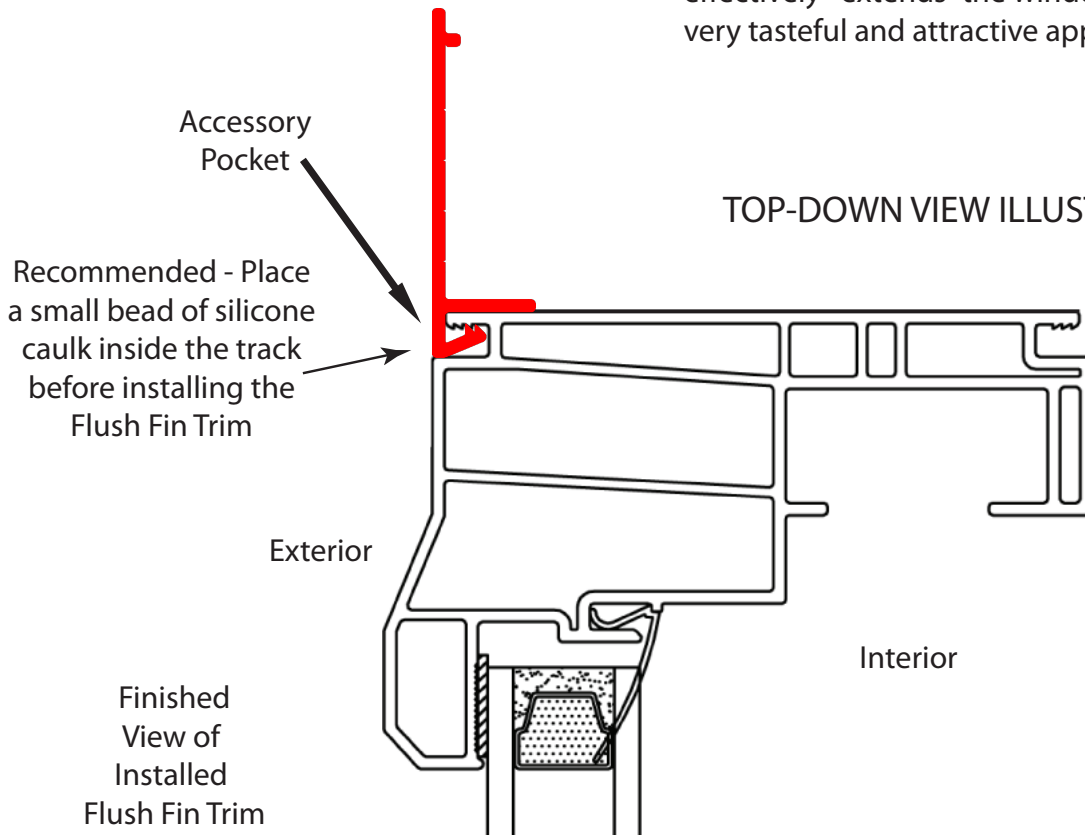

Expanded View Ringer Window Flush Fin Trim

Our Proprietary Adjustable Flush Fin Snap Trim Provides an Excellent Option to Fill-In Gaps around Windows that sometime occur during replacement applications. This adjustable trim is pre-scored for fast application and installation. Once installed, it effectively "extends" the window perimeter with a very tasteful and attractive appearance.

TOP-DOWN VIEW ILLUSTRATION

Windows in Black
Mull Trim in Red
For Illustration Purposes
Actual Colors of Trims
Match Windows