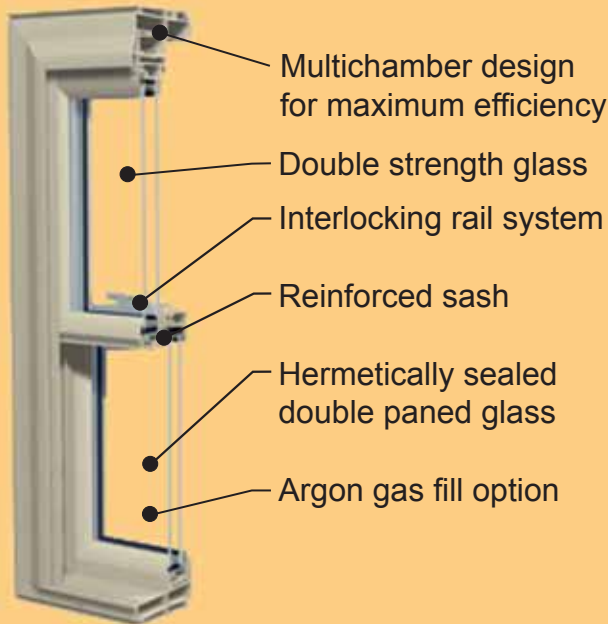

Value Performa 3300 Series Single Hung

Window Cross-section

DP 40 STRUCTURAL RATING

U-Value .30* • SHGC .21*

* Using Cardinal Low-E 366 - no Grids

**RINGER
WINDOWS**

205 MUSTANG COVE

TAYLOR, TX 76574

(512) 989-7000

RINGERWINDOWS.COM

Our Value Single Hung window features a simple non-tilting lower sash operating window system. Each lower operable sash is equipped with a standard screen. Armed with our advanced Low-E protection, Argon filled Double Pane Glass, and incredible vinyl design, it's hard to beat the performance of this outstanding value window. When mulled with other Performa 3300 Series Windows, endless window combinations can be created!

KEY FEATURES

- **Warranty**
- **Low-E Glass**
 - Blocks up to 95% of harmful UV rays
 - Reduces HVAC costs
- **Factory Direct**
 - Ultra affordable
- **Impressive 3" Frame Depth**
- **Available Options**
 - Shaped Tops
 - Grids
 - Argon Gas Filled
 - Privacy, Security, & Tempered Glass
- **Superior Sound Control**
 - Double strength glass
- **Double Paned Glass**
(hermetically sealed for crystal clear views)
- **Low Maintenance**