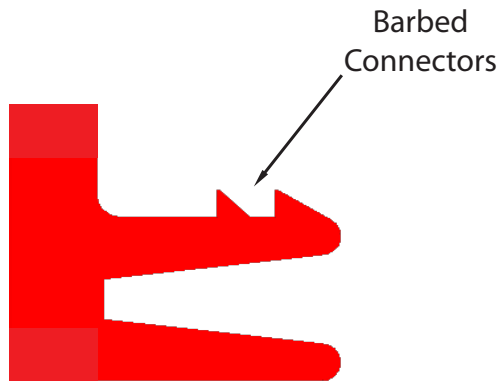

## Expanded View Ringer Window Plug Trim

Plug Trims cover the Accessory Pockets to create a sharp and crisp edge to the window. This trim is not always needed or used but available for all our windows. As with all our accessory trims, it's designed to integrate into the window very tightly with a nice finished appearance.

### TOP VIEW ILLUSTRATION

Windows in Black  
Mull Trim in Red  
For Illustration Purposes  
Actual Colors of Trims  
Match Windows