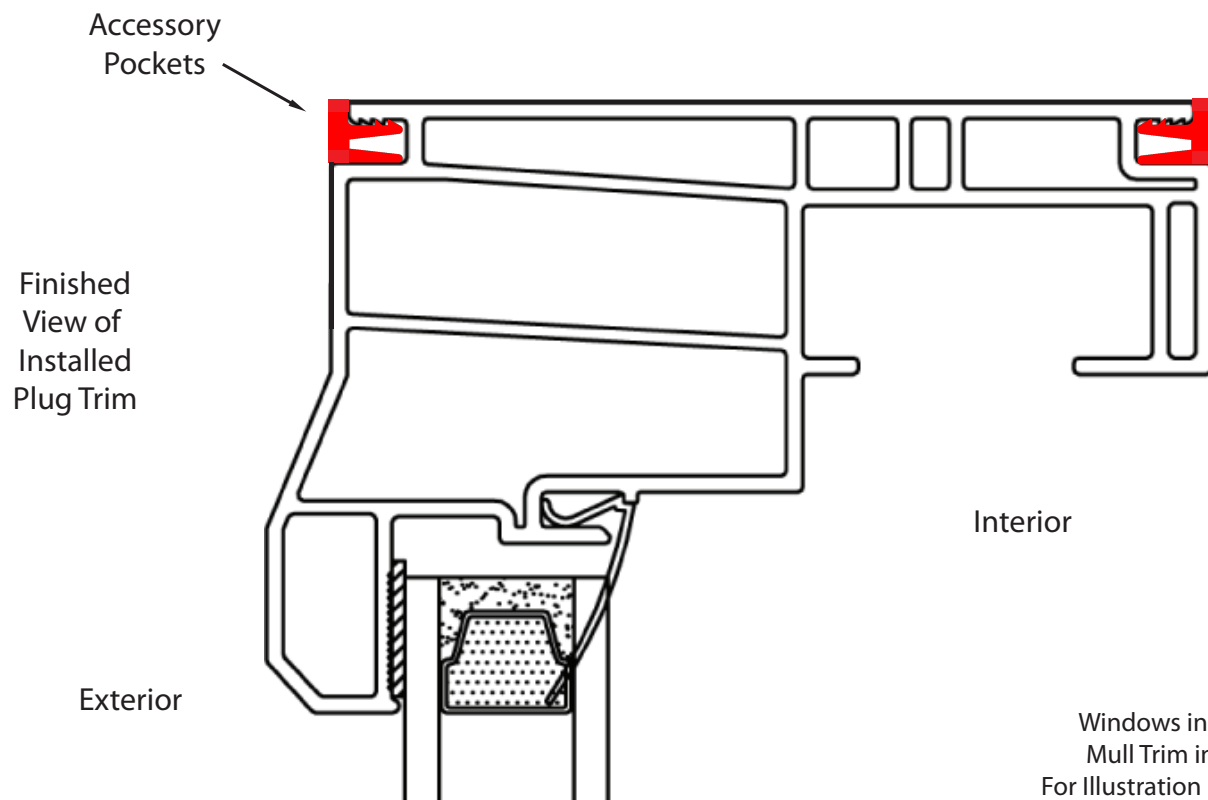

## Expanded View Ringer Window Plug Trim

Plug Trims cover the Accessory Pockets to create a sharp and crisp edge to the window. This trim is not always needed or used but available for all our windows. As with all our accessory trims, it's designed to integrate into the window very tightly with a nice finished appearance.

### TOP VIEW ILLUSTRATION

Windows in Black  
Mull Trim in Red  
For Illustration Purposes  
Actual Colors of Trims  
Match Windows